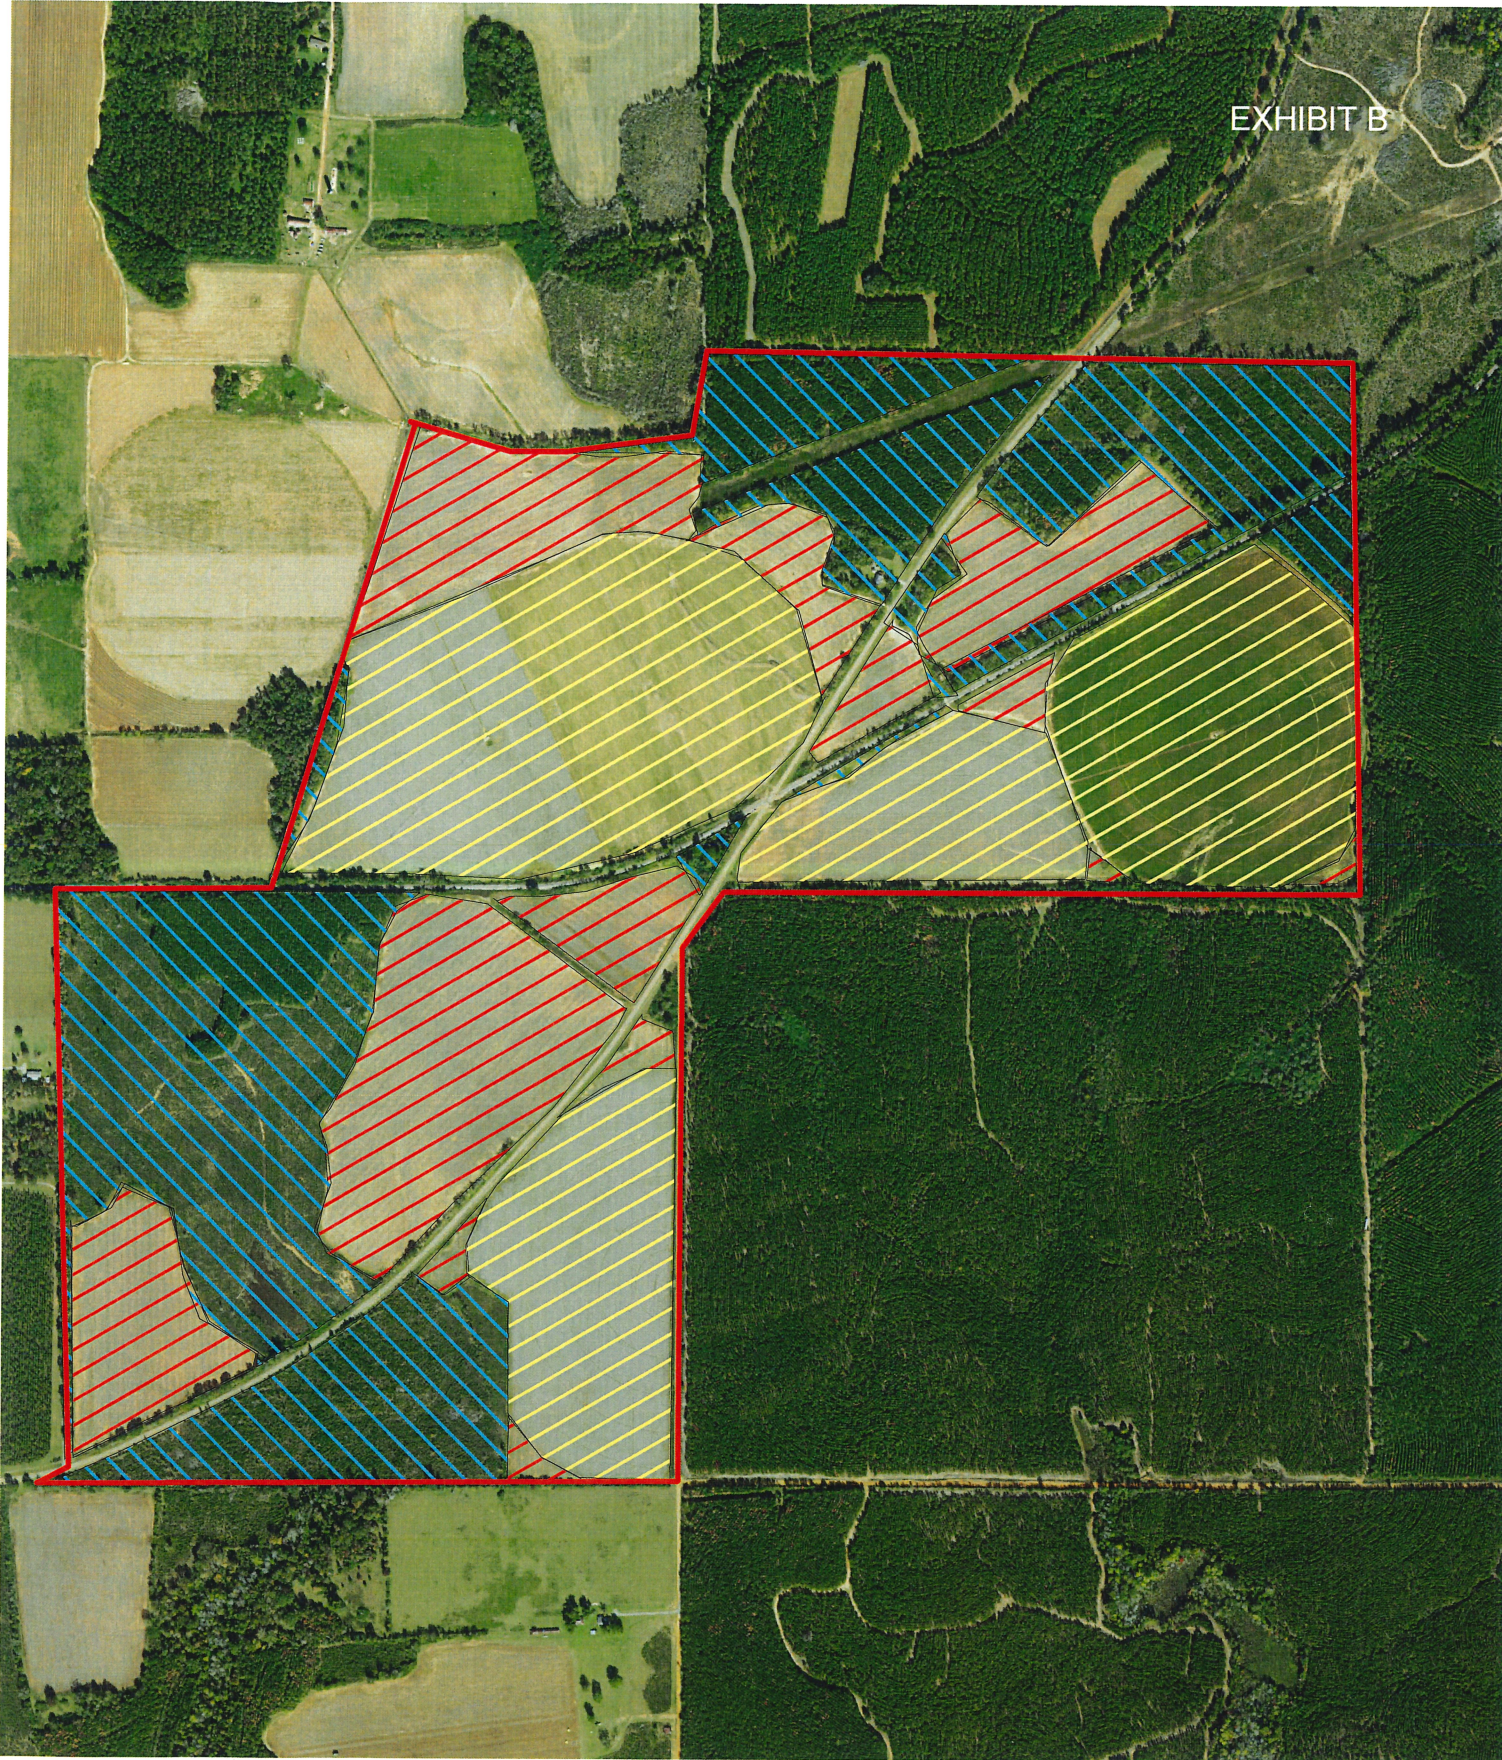

Sumter County

Easterlin Tract

- Property Boundary - +/- 481 Acres
- Timberland - +/-161 Acres
- Irrigated Farm Land - +/- 195 Acres
- Dry Farm Land - +/- 125 Acres

United Forestry Consultants, Inc.
 640 Hwy 49 North P.O. Box 1596
 Americus, GA 31709 (229) 928-3453
 FAX (229) 928-8800
 E mail: ufors@sowega.net
 www.unitedforestryconsultants.com
 "Managing Today for the Needs of Tomorrow"

Easterlin Tract

-  Property Boundary - +/- 481 Acres
-  Timberland - +/- 161 Acres
-  Irrigated Farm Land - +/- 195 Acres
-  Dry Farm Land - +/- 125 Acres

Sumter County

United Forestry Consultants, Inc.
 640 Hwy 49 North P.O. Box 1596
 Americus, GA 31709 (229) 928-3453
 FAX (229) 928-8800
 E mail: ufors@sowega.net
 www.unitedforestryconsultants.com
 "Managing Today for the Needs of Tomorrow"

Tract Number: 11704 Description C6/2A

FSA Physical Location : Sumter, GA

ANSI Physical Location: Sumter, GA

BIA Range Unit Number:

HEL Status: NHEL: no agricultural commodity planted on undetermined fields

Wetland Status: Tract contains a wetland or farmed wetland

WL Violations: None

Farmland	Cropland	DCP Cropland	WBP	WRP	EWP	CRP Cropland	GRP
513.11	319.86	319.86	0.0	0.0	0.0	0.0	0.0
State Conservation	Other Conservation	Effective DCP Cropland	Double Cropped	MPL/FWP			
0.0	0.0	319.86	19.7	0.0			