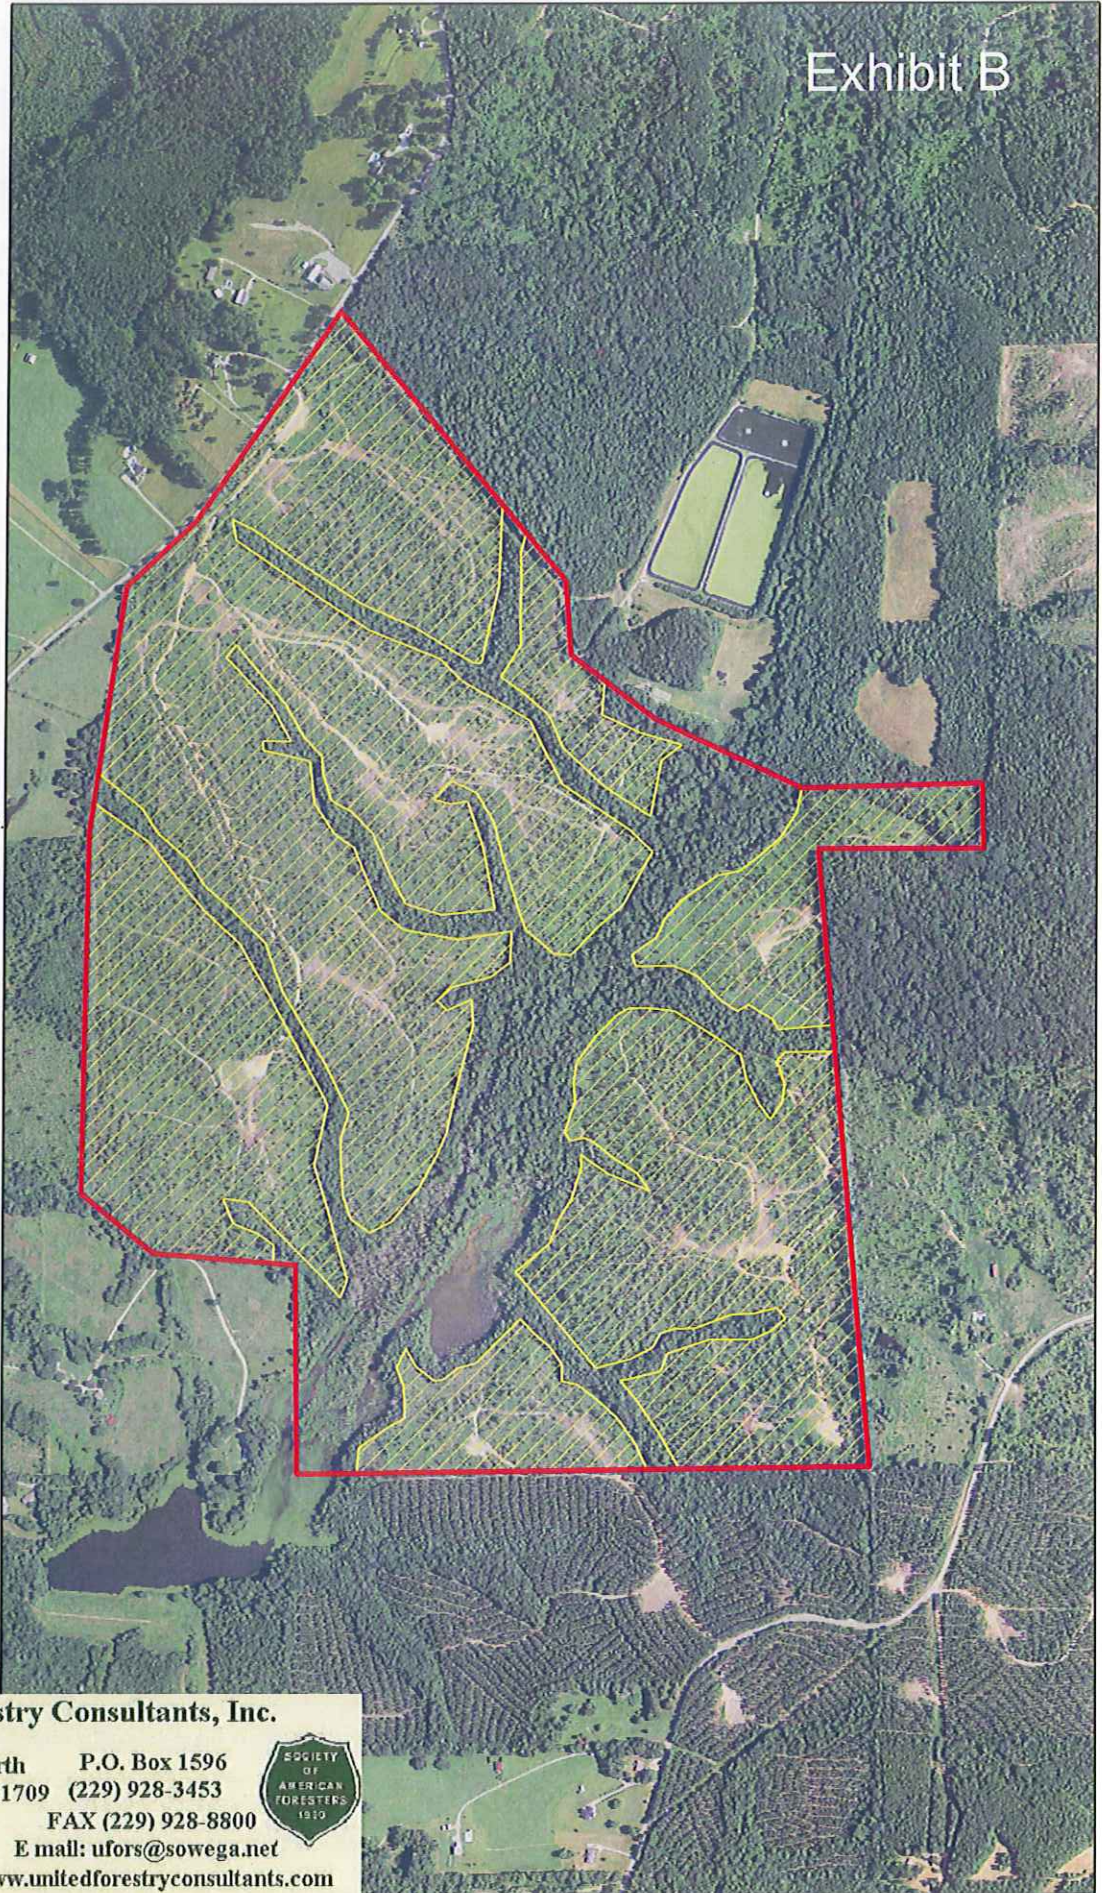

STE

Carroll County, GA

Exhibit B

Legend

-  Property Boundary +/- 412 ac.
-  2015 Planting +/- 311 ac.

United Forestry Consultants, Inc.

640 Hwy 49 North P.O. Box 1596
Americus, GA 31709 (229) 928-3453
FAX (229) 928-8800
E mail: ufors@sowega.net
www.unitedforestryconsultants.com

"Managing Today for the Needs of Tomorrow"

STE

Carroll County, GA

Exhibit B

Legend

-  Property Boundary +/- 260 ac.
-  2015 Planting +/- 193 ac.

United Forestry Consultants, Inc.

640 Hwy 49 North P.O. Box 1596
Americus, GA 31709 (229) 928-3453