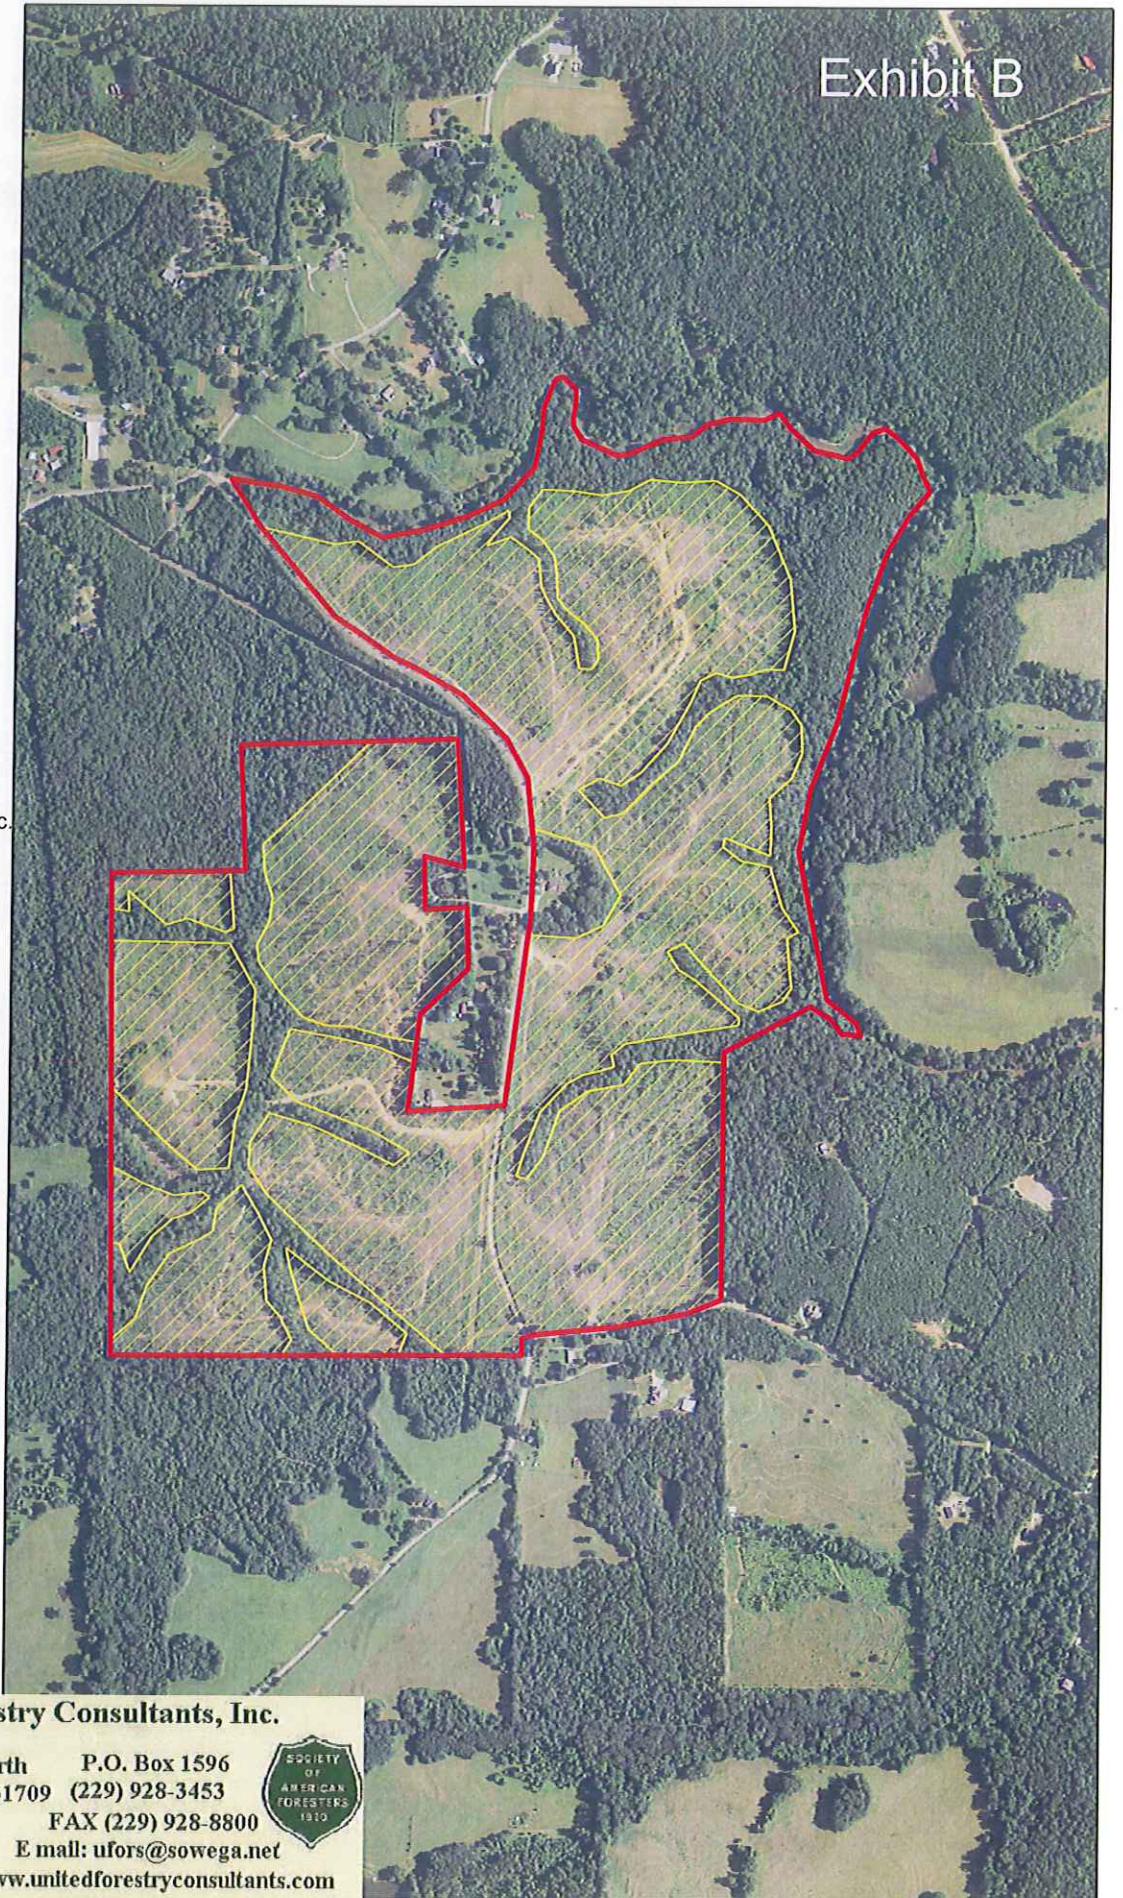

"Managing Today for the Needs of Tomorrow"

STE

Carroll County, GA

Exhibit B

Legend

-  Property Boundary +/- 260 ac.
-  2015 Planting +/- 193 ac.

United Forestry Consultants, Inc.

640 Hwy 49 North P.O. Box 1596
Americus, GA 31709 (229) 928-3453